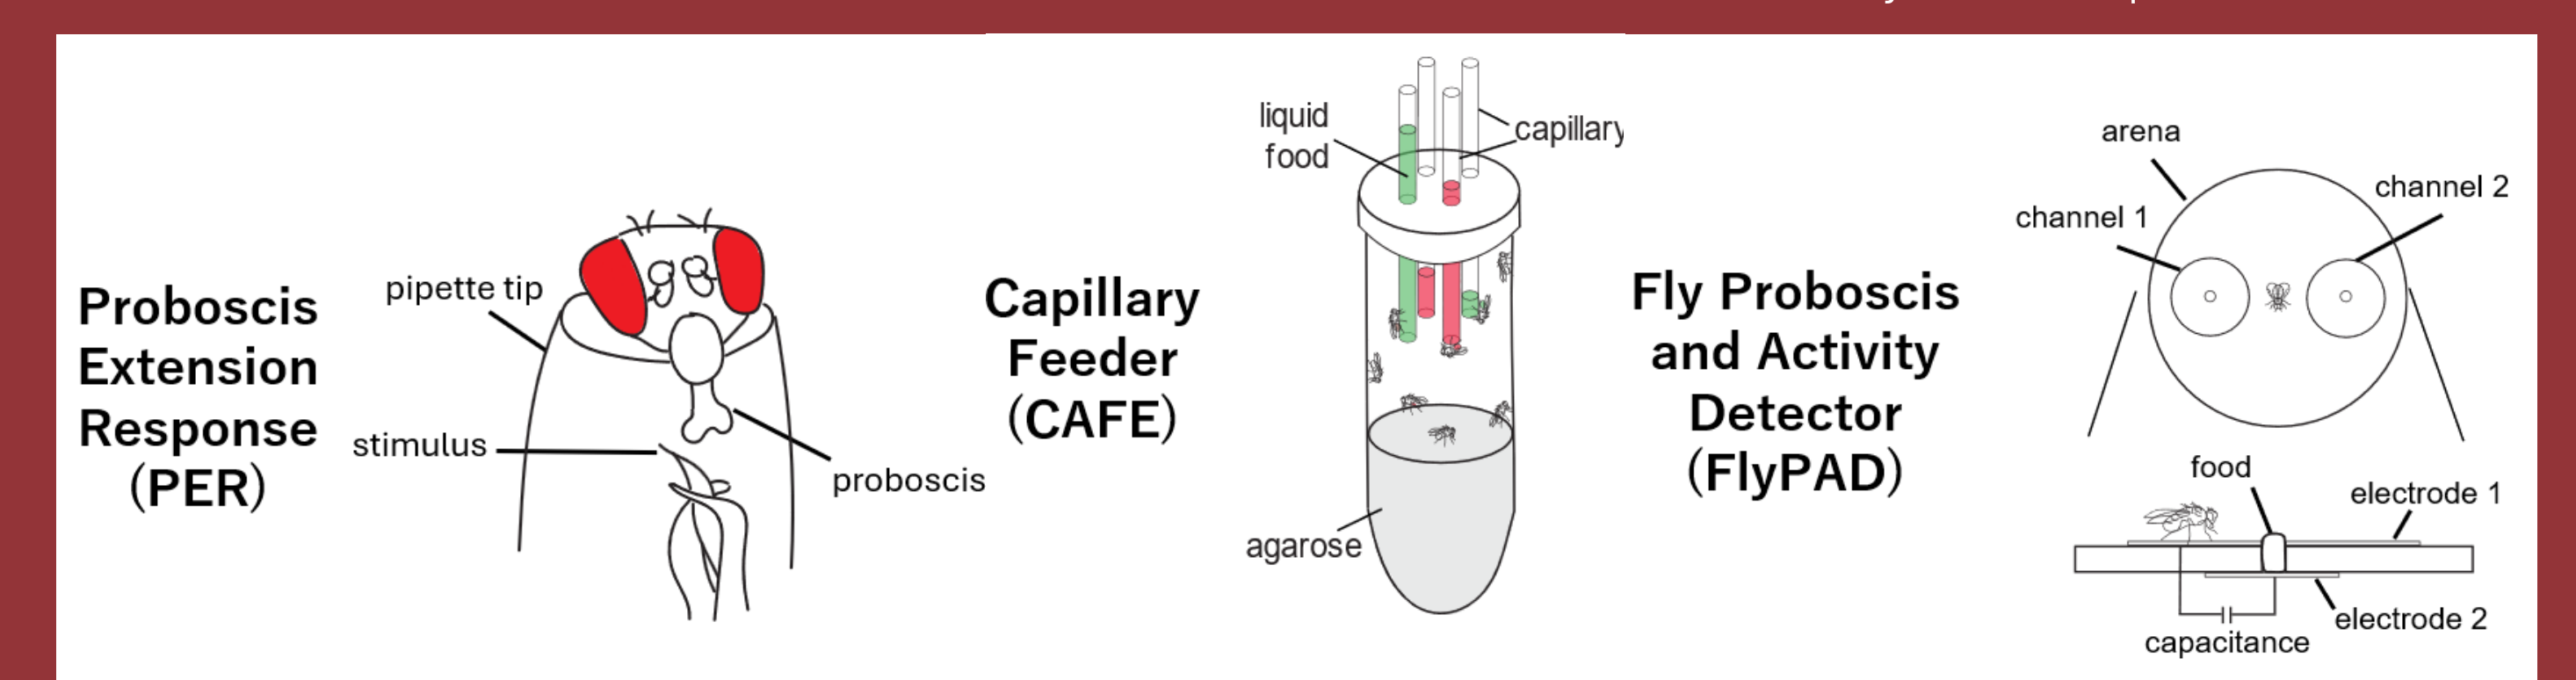

In the Mattias Alenius lab, Najat and colleagues use *Drosophila* as a model to study how Hedgehog (Hh) – a developmental molecule also found in humans – differentially affects the sensory perceptiveness of males and females and thus facilitate the establishment of sex-specific eating patterns. Importantly, Hh is produced and secreted into systemic circulation by the gut itself in a way that is reactive to food composition, further evidence of its role as an agent of communication between the gut and the brain. The lab makes use of a variety of assays to assess food-centric behaviours – tools Najat likes to call 'living toys'. For example, PER directly shows how a fly would react to a stimulus. The CAFÉ assay is mainly used to measure consumption, but can also help ascertain preference or demonstrate competition during feeding. Meanwhile, the FlyPAD allows the eating habits of individual flies to be assessed down to a microstructural level. For Najat, this is what makes the work most exciting. There isn't a chance for it to feel mundane with experiments which are constantly evolving. It truly is great when work becomes interchangeable with play – especially if, by its end, we could better understand how the sexual dimorphisms brought about by internal factors such as Hh could make it seem as if men and women come from entirely different planets.